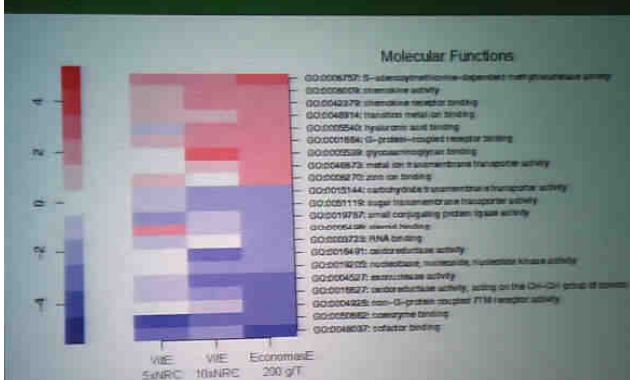

www.alltechyoungscientist.com

How do we match the same gene expression patterns of Vitamin E at lower costs?

Color:

- Responsible for "Red" color in muscle
- The oxidation state of Fe in myoglobin dictates color

EconomasE

+2 is RED
 +3 is BROWN (oxidized/rusted)

Use algae to capture energy and nutrients

- Carbon credits
- Algae as protein
- Algae as a source of Biofuels

The Challenges

- Antibiotics
- **Environment**
- Quality

SSF

Use SSF to convert cellulose into the new raw material

Alltech Quality System

We do

- 3 audits per year on suppliers
- Analyze every batch of product for dioxin-pcb (\$1,200 per analysis packet)
- Only products that meet top standards are released
- This is part of our traceability.