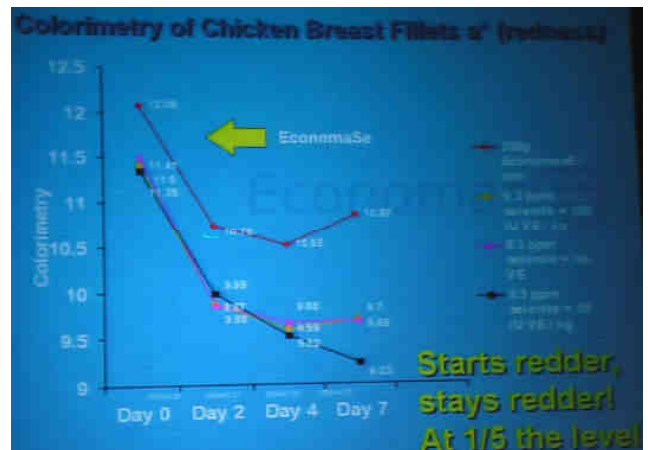

Color:

- Responsible for "Red" color in muscle
- The oxidation state of Fe in myoglobin dictates color

EconomasE

+2 is RED
+3 is BROWN (oxidized/rusted)